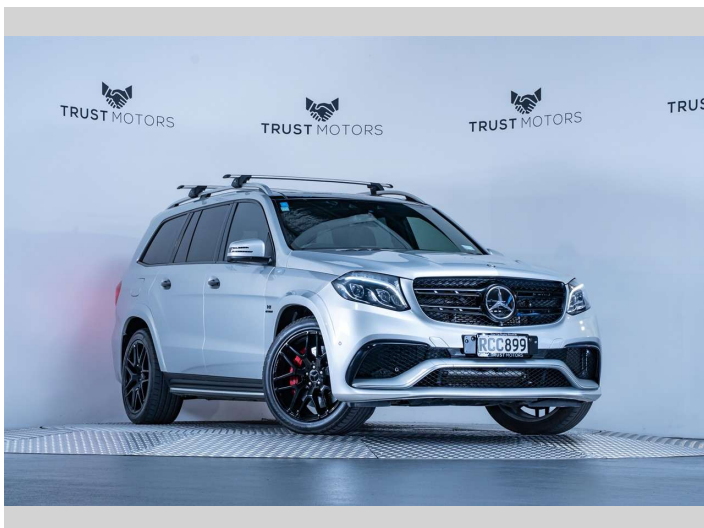

2016 Mercedes-Benz GLS 63 AMG 5.5L V8 Bi-Turbo

Purchase Price **\$74,990**
Includes GST, Registration & Licensing

Finance may be available on this vehicle. Ask one of our friendly staff for more information.