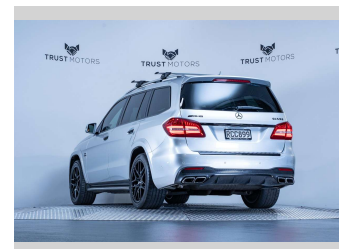

2016 Mercedes-Benz GLS 63 AMG 5.5L V8 Bi-Turbo

Purchase Price **\$74,990**
Includes GST, Registration & Licensing

Finance may be available on this vehicle. Ask one of our friendly staff for more information.