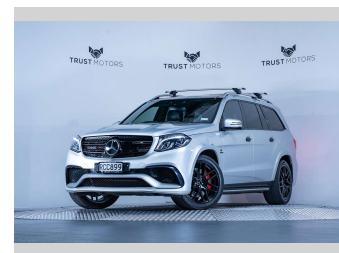

2016 Mercedes-Benz GLS 63 AMG 5.5L V8 Bi-Turbo

Purchase Price **\$74,990**
Includes GST, Registration & Licensing

Finance may be available on this vehicle. Ask one of our friendly staff for more information.