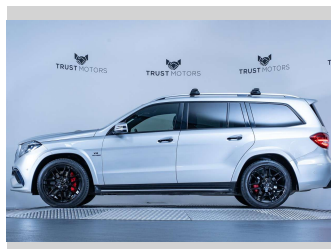

2016 Mercedes-Benz GLS 63 AMG 5.5L V8 Bi-Turbo

Purchase Price **\$74,990**
Includes GST, Registration & Licensing

Finance may be available on this vehicle. Ask one of our friendly staff for more information.