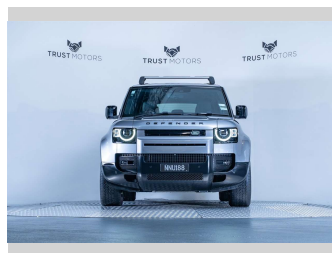

2021 Land Rover Defender 110 D240 SE

Purchase Price **\$89,990**
Includes GST, Registration & Licensing

Finance may be available on this vehicle. Ask one of our friendly staff for more information.

Gain peace of mind with Mechanical Breakdown Insurance. **Ask us how.**

Top features
None Listed

Body Style
5 door, SUV / 4x4

Odometer
59,200 km

Engine
1999 cc, Internal Combustion

Fuel Type
Diesel

Transmission
Automatic, 4WD

Wheels
-

VIN
SALEA7AN6M2060843

Interior
Black

Safety
-

Reg No.
NNU188

Ext Colour
Eiger Grey

History
NZ New, 4 owners

Seats
5 seats, Leather

CO2 Emissions
-

Energy Economy
-