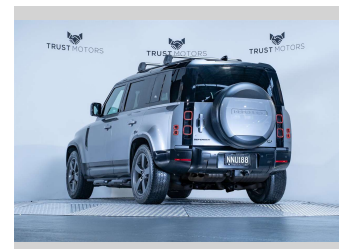

2021 Land Rover Defender 110 D240 SE

Purchase Price **\$89,990**
Includes GST, Registration & Licensing

Finance may be available on this vehicle. Ask one of our friendly staff for more information.

Gain peace of mind with Mechanical Breakdown Insurance. **Ask us how.**

Top features
None Listed

Body Style
5 door, SUV / 4x4

Odometer
59,200 km

Engine
1999 cc, Internal Combustion

Fuel Type
Diesel

Transmission
Automatic, 4WD

Wheels
-

VIN
SALEA7AN6M2060843