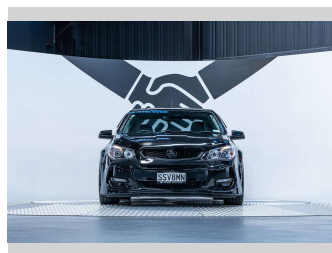

2016 Holden Commodore VF2 SS-V Redline 6.2L V8

Purchase Price **\$79,990**
Includes GST, Registration & Licensing

Finance may be available on this vehicle. Ask one of our friendly staff for more information.