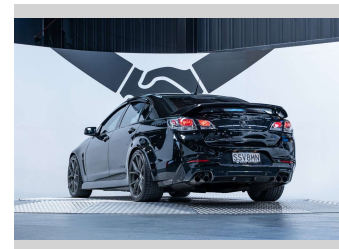

2016 Holden Commodore VF2 SS-V Redline 6.2L V8

Purchase Price **\$79,990**
Includes GST, Registration & Licensing

Finance may be available on this vehicle. Ask one of our friendly staff for more information.

Gain peace of mind with Mechanical Breakdown Insurance. **Ask us how.**

Top features
None Listed

Body Style
4 door, Sedan

Odometer
37,100 km

Engine
6162 cc, Internal Combustion

Fuel Type
Petrol

Transmission
Manual, Rear Wheel

Wheels
-

VIN
6G1FE5EW4GL220476

Interior
Black

Safety
-

Reg No.
SSV8MN

Ext Colour
Phantom Black

History
NZ New, 5 owners

Seats
5 seats, Leather