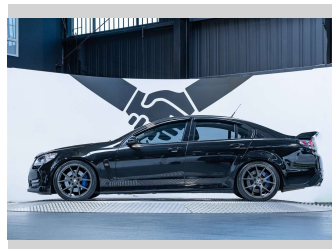

2016 Holden Commodore VF2 SS-V Redline 6.2L V8

Purchase Price **\$79,990**
Includes GST, Registration & Licensing

Finance may be available on this vehicle. Ask one of our friendly staff for more information.

Gain peace of mind with Mechanical Breakdown Insurance. **Ask us how.**

Top features
None Listed

Body Style
4 door, Sedan

Odometer
37,100 km

Engine
6162 cc, Internal Combustion

Fuel Type
Petrol

Transmission
Manual, Rear Wheel

Wheels
-

VIN
6G1FE5EW4GL220476

Interior
Black

Safety
-

Reg No.
SSV8MN

Ext Colour
Phantom Black

History
NZ New, 5 owners

Seats
5 seats, Leather