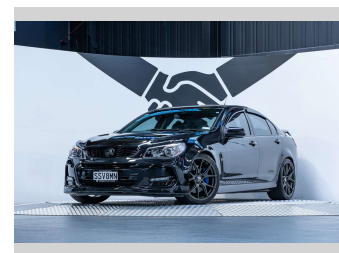

2016 Holden Commodore VF2 SS-V Redline 6.2L V8

Purchase Price **\$79,990**
Includes GST, Registration & Licensing

Finance may be available on this vehicle. Ask one of our friendly staff for more information.

Gain peace of mind with Mechanical Breakdown Insurance. **Ask us how.**

Top features
None Listed

Body Style
4 door, Sedan

Odometer
37,100 km

Engine
6162 cc, Internal Combustion

Fuel Type
Petrol

Transmission
Manual, Rear Wheel

Wheels
-

VIN
6G1FE5EW4GL220476

Interior
Black

Safety
-

Reg No.
SSV8MN

Ext Colour
Phantom Black

History
NZ New, 5 owners

Seats
5 seats, Leather