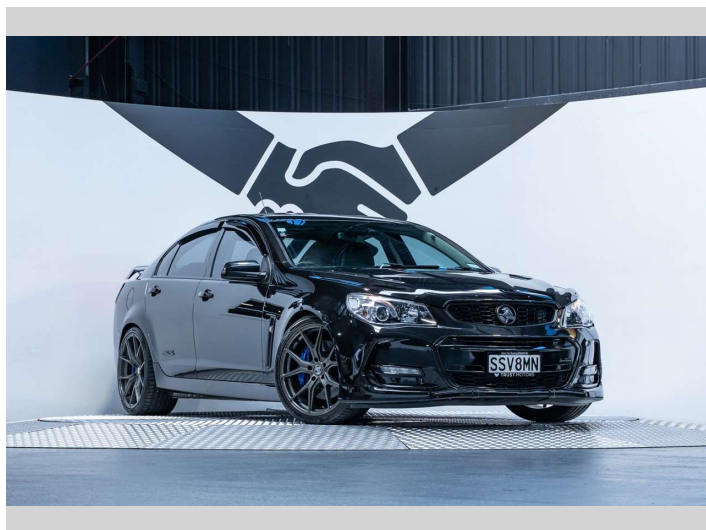

2016 Holden Commodore VF2 SS-V Redline 6.2L V8

Purchase Price **\$79,990**
Includes GST, Registration & Licensing

Finance may be available on this vehicle. Ask one of our friendly staff for more information.

Gain peace of mind with Mechanical Breakdown Insurance. **Ask us how.**

Top features
None Listed

Body Style
4 door, Sedan

Odometer
37,100 km

Engine
6162 cc, Internal Combustion

Fuel Type
Petrol

Transmission
Manual, Rear Wheel

Wheels
-

VIN
6G1FE5EW4GL220476

Interior
Black

Safety
-

Reg No.
SSV8MN

Ext Colour
Phantom Black

History
NZ New, 5 owners

Seats
5 seats, Leather