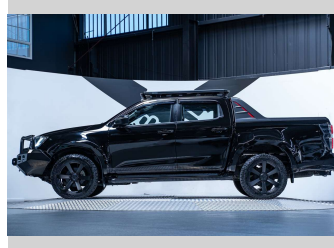

2021 Isuzu D-Max X-Terrain 3.0L 4WD

Purchase Price **\$52,990**
Includes GST, Registration & Licensing

Finance may be available on this vehicle. Ask one of our friendly staff for more information.

Gain peace of mind with Mechanical Breakdown Insurance. **Ask us how.**

Top features
None Listed

Body Style
4 door, Ute

Odometer
66,400 km

Engine
2999 cc, Internal Combustion

Fuel Type
Diesel

Transmission
Automatic, 4WD

Wheels
-

VIN
MPATFS40JMG003081

Interior
Black

Safety

Based on 2020 ANCAP rating for 20-22 models

Reg No.
NPB969

Ext Colour
Cosmic Black Pearl

History
NZ New, 1 owner

Seats
5 seats, Leather

CO2 Emissions
★ ★ ☆ ☆ ☆ ☆
238 grams/km