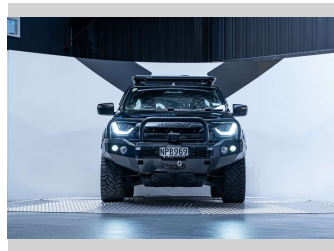

2021 Isuzu D-Max X-Terrain 3.0L 4WD

Purchase Price **\$52,990**
Includes GST, Registration & Licensing

Finance may be available on this vehicle. Ask one of our friendly staff for more information.

Gain peace of mind with Mechanical Breakdown Insurance. **Ask us how.**

Top features
None Listed

Body Style
4 door, Ute

Odometer
66,400 km

Engine
2999 cc, Internal Combustion

Fuel Type
Diesel

Transmission
Automatic, 4WD

Wheels
-

VIN
MPATFS40JMG003081

Interior
Black

Safety

Based on 2020 ANCAP rating for 20-22 models

Reg No.
NPB969

Ext Colour
Cosmic Black Pearl

History
NZ New, 1 owner

Seats
5 seats, Leather

CO2 Emissions
★ ★ ☆ ☆ ☆ ☆
238 grams/km