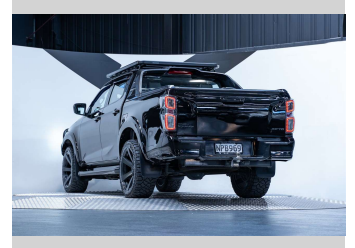

2021 Isuzu D-Max X-Terrain 3.0L 4WD

Purchase Price **\$52,990**
Includes GST, Registration & Licensing

Finance may be available on this vehicle. Ask one of our friendly staff for more information.

Gain peace of mind with Mechanical Breakdown Insurance. **Ask us how.**

Top features
None Listed

Body Style
4 door, Ute

Odometer
66,400 km

Engine
2999 cc, Internal Combustion

Fuel Type
Diesel

Transmission
Automatic, 4WD

Wheels
-

VIN
MPATFS40JMG003081

Interior
Black

Safety

Based on 2020 ANCAP rating for 20-22 models

Reg No.
NPB969

Ext Colour
Cosmic Black Pearl

History
NZ New, 1 owner

Seats
5 seats, Leather

CO2 Emissions
★ ★ ☆ ☆ ☆ ☆
238 grams/km