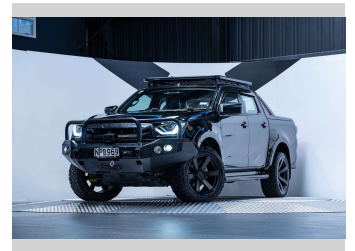

2021 Isuzu D-Max X-Terrain 3.0L 4WD

Purchase Price **\$52,990**
Includes GST, Registration & Licensing

Finance may be available on this vehicle. Ask one of our friendly staff for more information.

Gain peace of mind with Mechanical Breakdown Insurance. **Ask us how.**

Top features
None Listed

Body Style
4 door, Ute

Odometer
66,400 km

Engine
2999 cc, Internal Combustion

Fuel Type
Diesel

Transmission
Automatic, 4WD

Wheels
-

VIN
MPATFS40JMG003081

Interior
Black

Safety

Based on 2020 ANCAP rating for 20-22 models

Reg No.
NPB969

Ext Colour
Cosmic Black Pearl

History
NZ New, 1 owner

Seats
5 seats, Leather

CO2 Emissions
★ ★ ☆ ☆ ☆ ☆
238 grams/km